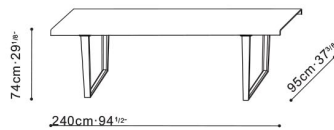

C05A0906.

RRP: ~~$2800~~ NOW $2240
Available in Grey Oak.