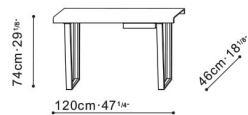

BEND

Bend Table

C05A0904.

RRP: ~~$2500~~ NOW $2000
Available in Grey Oak.

Bend Table

C05A0905.

RRP: ~~$2650~~ NOW $2120
Available in Grey Oak.

Bend Table

C05A0906.

RRP: ~~$2800~~ NOW $2240
Available in Grey Oak.

Bend Desk

C05A0901.

RRP: ~~$1700~~ NOW $1360
Available in Grey Oak.