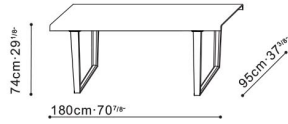

C05A0904.

RRP: ~~$2500~~ NOW $2000
Available in Grey Oak.