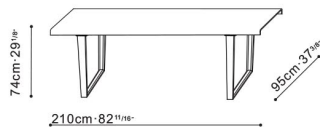

C05A0905.

RRP: ~~$2650~~ NOW $2120
Available in Grey Oak.