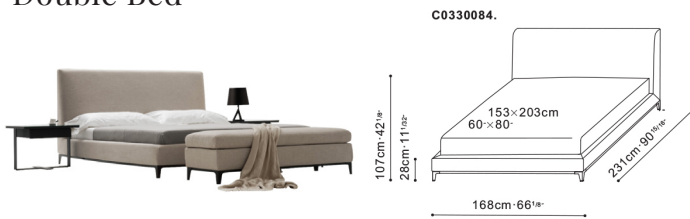

Double Bed

RRP: ~~$3600~~ NOW $2880

Available in Fabric and Leather