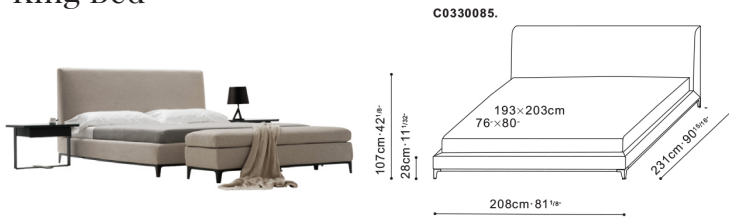

King Bed

RRP: ~~$3750~~ NOW $3000

Available in Fabric and Leather