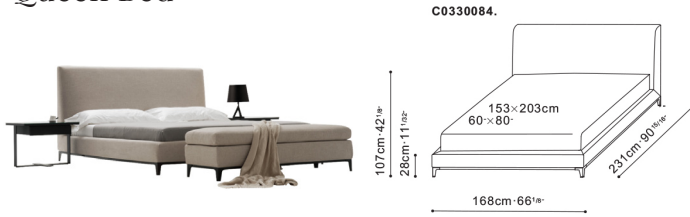

CRESCENT BED

Queen Bed

RRP: ~~$3600~~ NOW $2880

Available in Fabric and Leather