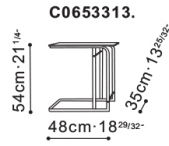

FLEX

Side Table

RRP: ~~$750~~ NOW $600

Available in Grey Oak and Glass