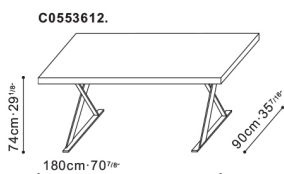

Henry Table

RRP: ~~$2350~~ NOW $1880
Available in Grey Oak.