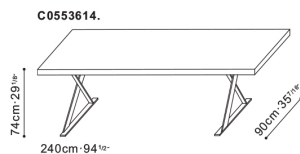

Henry Table

RRP: ~~$2550~~ NOW $2040
Available in Grey Oak.