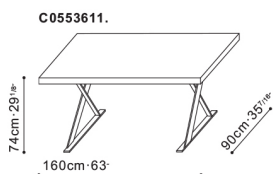

HENRY

Henry Table

RRP: ~~$2250~~ NOW $1800
Available in Grey Oak.