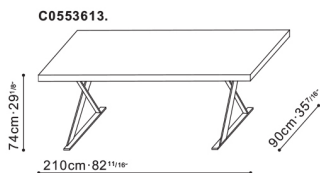

Henry Table

RRP: ~~$2450~~ NOW $1960
Available in Grey Oak.