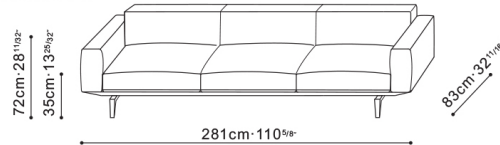

RRP: ~~$4,950~~ **NOW $4,207***

Available in Fabric or Leather

*D Grade Fabric

C01A0304.