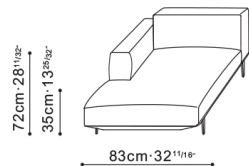

RRP: ~~$4,000~~ **NOW $3,400***

Available in Fabric or Leather
*D Grade Fabric

C01A0307.