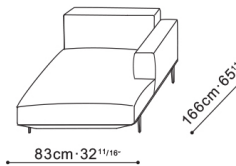

RRP: ~~$4,300~~ **NOW $3,655***

Available in Fabric or Leather
*D Grade Fabric

C01A0308.