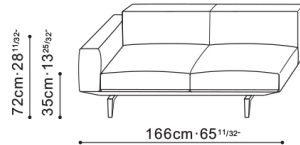

RRP: ~~$6,350~~ **NOW $2,507***

Available in Fabric or Leather

*D Grade Fabric

C01A0305.