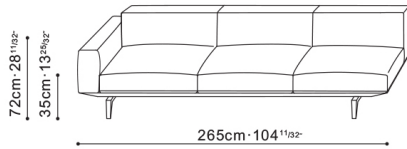

RRP: ~~\$4,150~~ **NOW \$3,527\***

Available in Fabric or Leather  
\*D Grade Fabric

**C01A0312.**

RRP: ~~\$4,150~~ **NOW \$3,527\***

Available in Fabric or Leather  
\*D Grade Fabric

Jane

C01A0313.

RRP: ~~\$5,600~~ NOW \$4,760\*