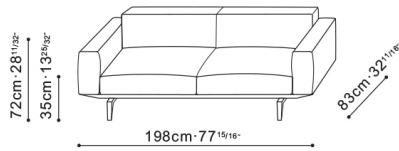

RRP: ~~$4,450~~ **NOW $3,782***

Available in Fabric or Leather

*D Grade Fabric

C01A0303.