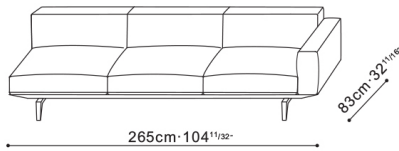

RRP: ~~$5,600~~ NOW $4,760*

Available in Fabric or Leather

*D Grade Fabric

C01A0314.