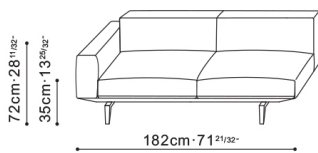

\*D Grade Fabric

**Jane**

**C01A0310.**

RRP: ~~\$4,300~~ **NOW \$3,655\***

Available in Fabric or Leather  
\*D Grade Fabric

**C01A0309.**

RRP: ~~\$4,300~~ **NOW \$3,655\***

Available in Fabric or Leather  
\*D Grade Fabric