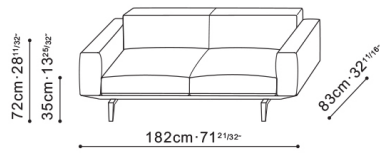

**Jane**

**C01A0301.**

RRP: ~~\$2,950~~ **NOW \$2,507\***

Available in Fabric or Leather

\*D Grade Fabric

**C01A0302.**

RRP: ~~\$4,450~~ **NOW \$3,782\***

Available in Fabric or Leather