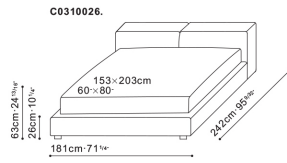

LIVING BED

Queen Bed

RRP: ~~$3100~~ NOW $2480
Available in Fabric and Leather