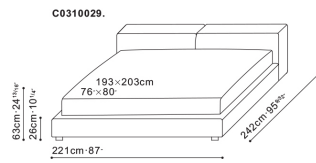

King Bed

RRP: ~~$3350~~ NOW $2680
Available in Fabric and Leather