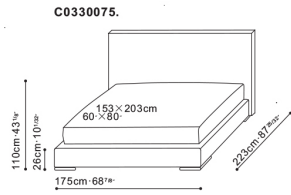

SCREEN BED

Queen Bed

RRP: $~~4300~~ NOW $**3440**

Available in Fabric and Leather