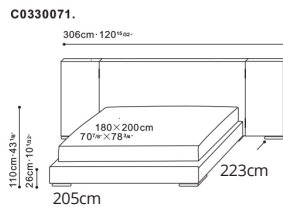

King Bed

RRP: $~~4550~~ NOW $**3640**

Available in Fabric and Leather