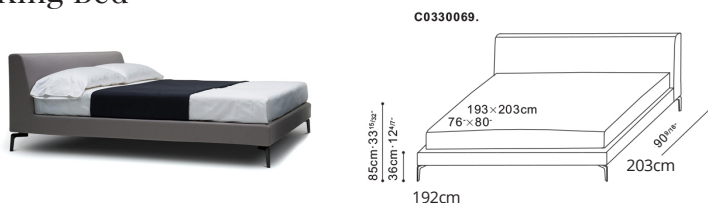

King Bed

RRP: ~~$3350~~ **NOW $2680**

Available in Fabric and Leather