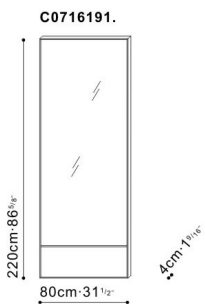

BELL

With form following function, the Bell mirror lets subtle, well designed features do the talking. Designed to rest at an angle against a wall you choose, The blackened steel frame holds a substantially sized mirror that will add plentiful light and dimension to any room. Select pieces are available for immediate delivery, subject to availability. If out of stock and for non-stock options, please allow for a 16 week lead time.