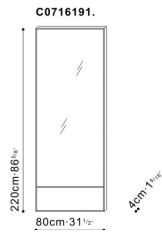

BELL

Mirror

RRP: ~~$1100~~ NOW $890