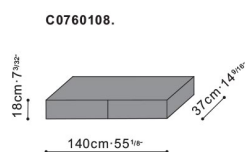

RRP: ~~$1300~~ **now $1040**

Available in Grey Lacquer.