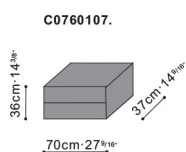

RRP: ~~$1300~~ **now $1040**

Available in Grey Lacquer.