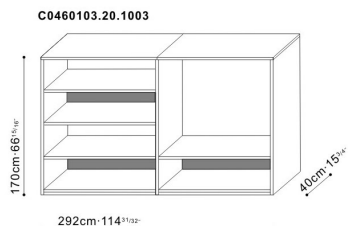

COAST

Coast TV

RRP: ~~$5650~~ **now $4520**

Available in Grey Lacquer.