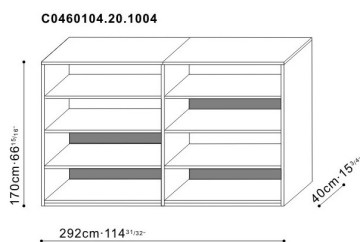

Coast Bookcase

RRP: ~~$1750~~ **now $1400**

Available in Grey Lacquer.