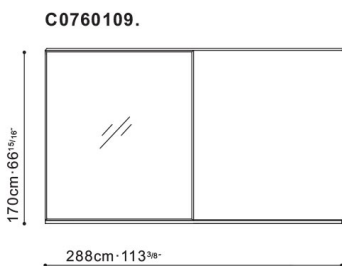

Coast Accesories

RRP: ~~$3100~~ **now $2480**

Available in Grey Lacquer.