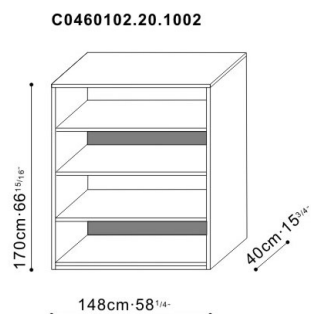

Coast Bookcase

RRP: ~~$3500~~ **now $2800**

Available in Grey Lacquer.