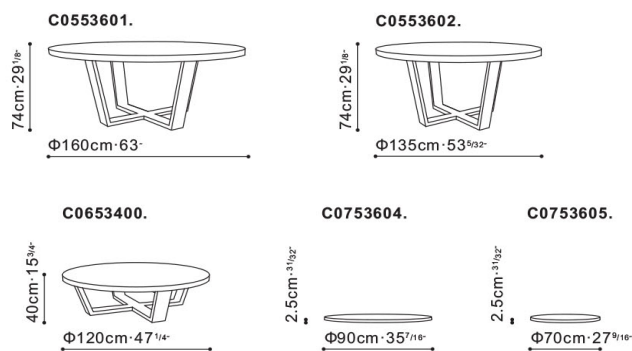

DOMO

The Domo modern table merges contemporary styling with the quality of traditional craftsmanship. A substantial solid oak frame is topped with a rich oak veneer, creating a resilient finish and enduring design. The Domo series of modern designer furniture features contemporary dining and coffee tables along with a modern and innovative Lazy Susan. If out of stock and for non-stock options, please allow for a 16 week lead time.