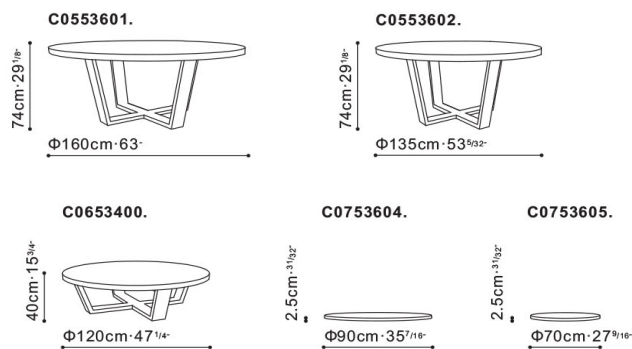

Domo Dining Table

C0553601

ASSEMBLY

Yes

DIMENSIONS

160cm x 74cm

WARRANTY

1 year on frame

PRICE

From \$2490

DOMO

The Domo modern table merges contemporary styling with the quality of traditional craftsmanship. A substantial solid oak frame is topped with a rich oak veneer, creating a resilient finish and enduring design. The Domo series of modern designer furniture features contemporary dining and coffee tables along with a modern and innovative Lazy Susan. If out of stock and for non-stock options, please allow for a 16 week lead time.