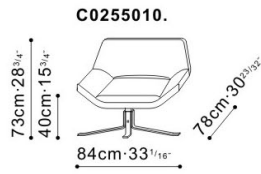

EDDY

Eddy Leisure Chair

RRP: $~~1250~~ **NOW $1000**

Available in Fabric

RRP: $~~1850~~ **NOW $1480**

Available in Leather