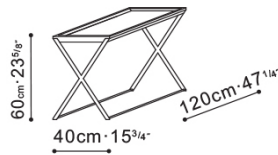

Enzo Side Table

C06A1202

ASSEMBLY

Yes

DIMENSIONS

50cm x 420cm x 49cm

WARRANTY

1 year on frame

PRICE

From \$1150

ENZO

C06A1201.

C06A1202.

C06A1203.

C06A1204.

The Enzo table series gives you a clean classy feel with its black steel legs and solid walnut top in a tobacco or black walnut finish. Available as a side table, coffee table and night stand. If out of stock and for non-stock options, please allow for a 16 week lead time.