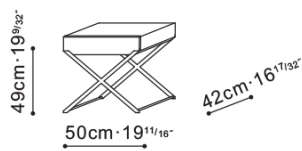

Enzo Side Table

C06A1202

ASSEMBLY

Yes

DIMENSIONS

50cm x 420cm x 49cm

WARRANTY

1 year on frame

ENZO

Enzo Side Table

C06A1201.

RRP: ~~\$2700~~ **now \$2160**

Available in Grey Oak and Brown Walnut

Enzo Side Table

C06A1202.

RRP: ~~\$3450~~ **now \$2760**