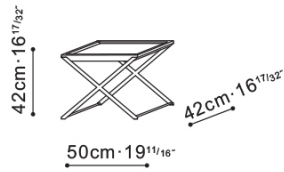

C06A1201.

RRP: ~~$2700~~ **now $2160**

Available in Grey Oak and Brown Walnut