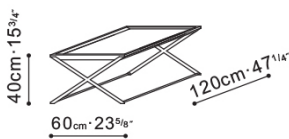

Enzo Side Table

C06A1202

ASSEMBLY

Yes

DIMENSIONS

50cm x 420cm x 49cm

WARRANTY

1 year on frame

PRICE

From \$1150

ENZO

C06A1201.

C06A1202.

C06A1203.

C06A1204.

The Enzo table series gives you a clean classy feel with its black steel legs and solid walnut top in a tobacco or black walnut finish. Available as a side table, coffee table and night stand. If out of stock and for non-stock options, please allow for a 16 week lead time.