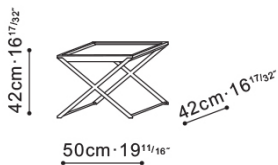

ENZO

C06A1201.