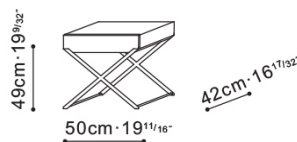

Enzo Side Table

C06A1202

ASSEMBLY

Yes

DIMENSIONS

50cm x 420cm x 49cm

WARRANTY

1 year on frame

PRICE

From \$1150

ENZO

C06A1201.

C06A1202.

C06A1203.

C06A1204.

The Enzo table series gives you a clean classy feel with its black steel legs and solid walnut top in a tobacco or black walnut finish. Available as a side table, coffee table and night stand. If out of stock and for non-stock options, please allow for a 16 week lead time.