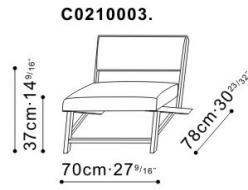

ERIC

Eric Lounge Chair

RRP: ~~$1150~~ **now $920**
Available in Fabric and Leather