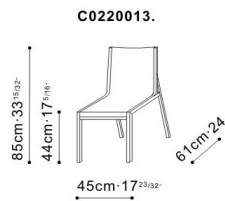

FLORA

Dining Chair

RRP: $~~550~~ — **now $440**

Available in Grey Oak and Brown Walnut