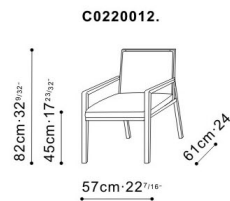

Dining Chair

RRP: $~~600~~ — **now $480**

Available in Grey Oak and Brown Walnut