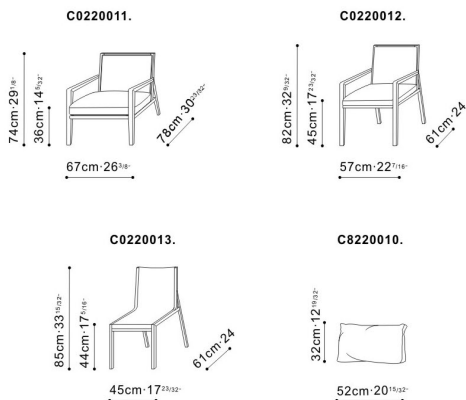

Flora Dining Chair

C0220013

ASSEMBLY

No

DIMENSIONS

45cm x 61cm x 85cm

WARRANTY

1 year on frame

PRICE

From \$550 (fabric)

FLORA

Featuring simple and graceful functionality, the Flora chair offers supreme comfort and unparalleled elegance. A durable and ergonomic piece. A solid wood frame supports a high-resilient foam seat cushion and backrest. Available in a dining or lounge chair versions. The Flora chair fits in seamlessly with any contemporary space. If out of stock and for non-stock options, please allow for a 16 week lead time.