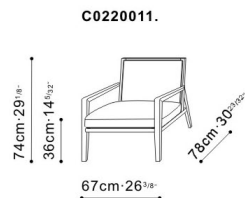

Lounge Chair

RRP: $~~800~~ — **now $640**

Available in Grey Oak and Brown Walnut