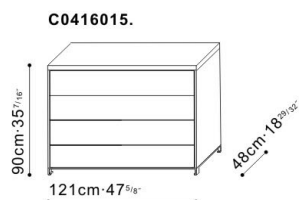

4 Draw Storage Unit

RRP: ~~$3100~~ **now $2480**

Available in Grey Oak and Brown Walnut.