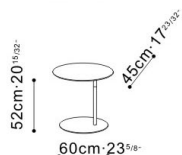

Pebble Side Table

C06A1400

ASSEMBLY

No

DIMENSIONS

60cm x 52cm

WARRANTY

1 year on frame

PRICE

From \$1650

PEBBLE

C06A1400.

The Pebble table is a charming piece inspired by the smooth clean lines of a sea-rounded stone. Attractive, easy and versatile, the Pebble side table comes in Carrera marble, tobacco and black walnut on a cast steel base. If out of stock and for non-stock options, please allow for a 16 week lead time.