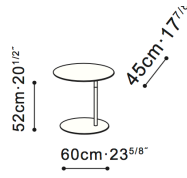

MAX

Pebble Side Table

RRP: ~~$1050~~ NOW $840

Available in Grey Oak and Brown Walnut

RRP: ~~$1650~~ NOW $1320

Available in White Marble and Mystique Brown