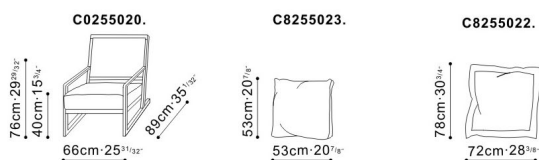

Simon Lounge Chair

C0255020

ASSEMBLY

No

DIMENSIONS

66cm x 89cm x 76cm

WARRANTY

1 year on frame

PRICE

From \$1050

SIMON

The Simon chair is low level and luxurious, a deep slanted seat cushion and sturdy armrests offer immense comfort and support. Sophisticated and contemporary. This is a chic chair for an opulent interior. If out of stock and for non-stock options, please allow for a 16 week lead time.