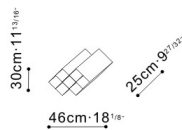

Solo Storage

C0460001

ASSEMBLY

Yes

DIMENSIONS

180cm x 48cm x 78cm

WARRANTY

1 year on frame

RRP: ~~\$3200~~ NOW \$2560

Available in Grey Oak and Grey Lacquer.

Large Wardrobe with Low Drawers

RRP: ~~\$700~~ NOW \$560

Available in Grey Oak.

C0760009.

Optional small box

C0760010.