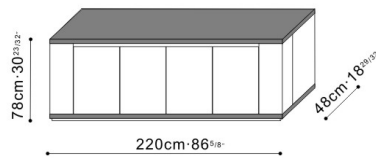

Solo Storage

C0460001

ASSEMBLY

Yes

DIMENSIONS

180cm x 48cm x 78cm

WARRANTY

1 year on frame

RRP: ~~\$3200~~ NOW \$2560

Available in Grey Oak and Grey Lacquer.

Large Wardrobe with Low Drawers

RRP: ~~\$700~~ NOW \$560

Available in Grey Oak.

C0760009.

Optional small box

C0760010.