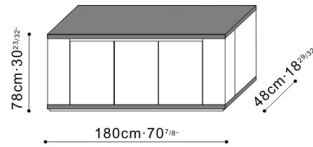

C0460005.20.0001