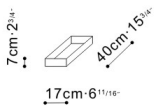

Solo Storage

C0460001

ASSEMBLY

Yes

DIMENSIONS

180cm x 48cm x 78cm

WARRANTY

1 year on frame

RRP: ~~\$3200~~ NOW \$2560

Available in Grey Oak and Grey Lacquer.

Large Wardrobe with Low Drawers

RRP: ~~\$700~~ NOW \$560

Available in Grey Oak.

C0760009.

Optional small box

C0760010.