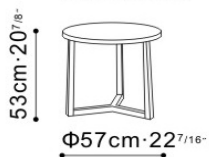

Teri Side Table

C0600021

ASSEMBLY

No

DIMENSIONS

57cm x 53cm

WARRANTY

1 year on frame

PRICE

From \$600

TERI

C0600021.

C0600022.

Structured angular, dynamic in form, the Teri table is a paired back piece that lets its refined design and superior craftsmanship do the talking. Supremely functional this adaptable and lightweight table works as well in a sophisticated living room as it does in a luxurious bedroom. Use alone or combine the two sizes to act as an innovative and modern side table. If out of stock and for non-stock options, please allow for a 16 week lead time.