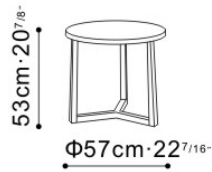

C0600021.

RRP: ~~$550~~ **now $440**

Available in Grey Oak and Brown Walnut