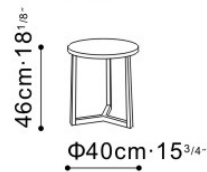

TERI

Teri Side Table

C0600021.

RRP: ~~$550~~ **now $440**

Available in Grey Oak and Brown Walnut

Teri Side Table

C0600022.

RRP: ~~$500~~ **now $400**

Available in Grey Oak and Brown Walnut