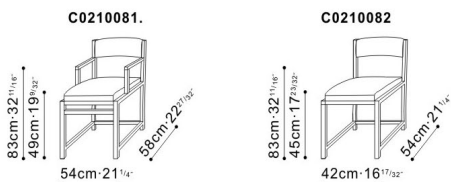

Tess Dining Chair

C0210081

ASSEMBLY

No

DIMENSIONS

54cm x 58cm x 83cm

WARRANTY

1 year on frame

PRICE

From \$750

TESS

The Tess chair sharp lined frame based on a grid form, creates a bold graphic aesthetic. Featuring a high back and armrests. The Tess brings a modern yet timeless feel. If out of stock and for non-stock options, please allow for a 16 week lead time.