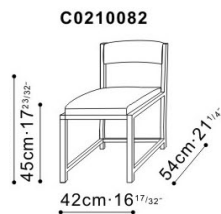

Tess Dining Chair

RRP: ~~$650~~ — NOW $520

Available in Fabric

RRP: ~~$750~~ — NOW $600

Available in Leather