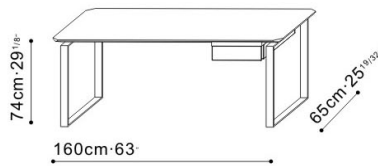

VERGE

Verge Desk

C05A0801.

RRP: ~~$2300~~ NOW $1840

Available in Grey Oak and Camel Lacquer.