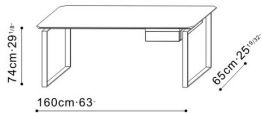

Verge Desk

C05A0801

ASSEMBLY

Yes

DIMENSIONS

160cm x 65cm x 74cm

WARRANTY

1 year on frame

PRICE

From \$1850

VERGE

C05A0801.

A smooth black walnut top featuring tapered edges and a gleaming finish meet sleek and structured steel legs in the Verge table. A spectacularly sleek look with a distinguished character. If out of stock and for non-stock options, please allow for a 16 week lead time.