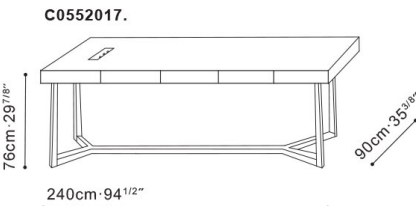

Vessel Table

RRP: ~~$3200~~ **now $2560**
Available in Brown Walnut.