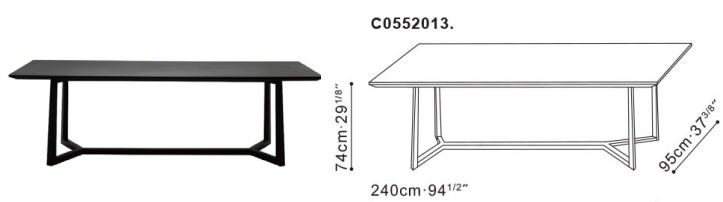

## Vessel Dining Table

**C0552011**

---

**ASSEMBLY**

Yes

**DIMENSIONS**

180cm x 95cm x 74cm

**WARRANTY**

1 year on frame

**PRICE**From \$2250

---

---

**VESSEL**

---

Precise angular lines and slim delicate legs make the Vessel table one of the unrivaled beauty. Perfectly finished in wonderful grey oak lacquer. The Vessel table is a majestic piece that any dining chair from the Camerich range compliments modern simplicity.. If out of stock and for non-stock options, please allow for a 16 week lead time.

## VESSEL

Vessel Table

RRP: ~~\$2200~~ **now \$1760**  
Available in Grey Oak, Brown Walnut.

Vessel Table

RRP: ~~\$2250~~ **now \$1800**  
Available in Grey Oak, Brown Walnut.

Vessel Table

RRP: ~~\$2400~~ **now \$1920**  
Available in Grey Oak, Brown Walnut.

Vessel Table

RRP: ~~\$2550~~ **now \$2040**  
Available in Grey Oak, Brown Walnut.

Vessel Table

RRP: ~~\$2250~~ **now \$1800**  
Available in Grey Oak, Brown Walnut.