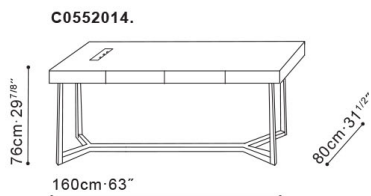

VESSEL

Vessel Desk

RRP: ~~$2400~~ **now $1920**
Available in Grey Oak, Brown Walnut.