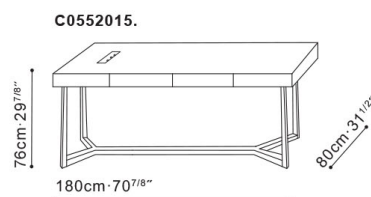

Vessel Table

RRP: ~~$2200~~ **now $1760**
Available in Grey Oak, Brown Walnut.