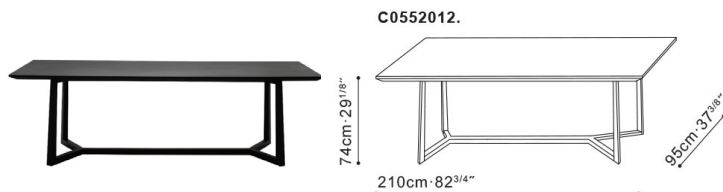

## Vessel Dining Table

**C0552011**

---

**ASSEMBLY**

Yes

**DIMENSIONS**

180cm x 95cm x 74cm

**WARRANTY**

1 year on frame

**PRICE**From \$2250

---

---

**VESSEL**

---

Precise angular lines and slim delicate legs make the Vessel table one of the unrivaled beauty. Perfectly finished in wonderful grey oak lacquer. The Vessel table is a majestic piece that any dining chair from the Camerich range compliments modern simplicity.. If out of stock and for non-stock options, please allow for a 16 week lead time.

## VESSEL

Vessel Table

RRP: ~~\$2200~~ **now \$1760**  
Available in Grey Oak, Brown Walnut.

Vessel Table

RRP: ~~\$2250~~ **now \$1800**  
Available in Grey Oak, Brown Walnut.

Vessel Table

RRP: ~~\$2400~~ **now \$1920**  
Available in Grey Oak, Brown Walnut.

Vessel Table

RRP: ~~\$2550~~ **now \$2040**  
Available in Grey Oak, Brown Walnut.

Vessel Table

RRP: ~~\$2250~~ **now \$1800**  
Available in Grey Oak, Brown Walnut.