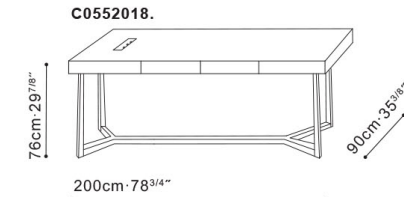

Vessel Table

RRP: ~~$2950~~ **now $2360**
Available in Brown Walnut.