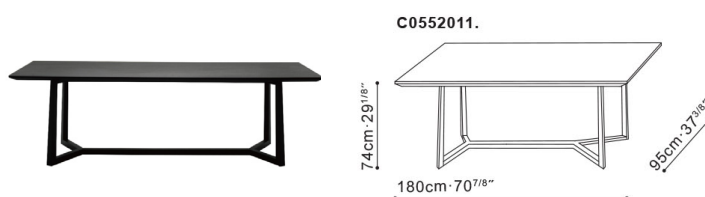

## Vessel Dining Table

**C0552011**

---

**ASSEMBLY**

Yes

**DIMENSIONS**

180cm x 95cm x 74cm

**WARRANTY**

1 year on frame

**PRICE**From \$2250

---

---

**VESSEL**

---

Precise angular lines and slim delicate legs make the Vessel table one of the unrivaled beauty. Perfectly finished in wonderful grey oak lacquer. The Vessel table is a majestic piece that any dining chair from the Camerich range compliments modern simplicity.. If out of stock and for non-stock options, please allow for a 16 week lead time.

## VESSEL

Vessel Table

RRP: ~~\$2200~~ **now \$1760**  
Available in Grey Oak, Brown Walnut.

Vessel Table

RRP: ~~\$2250~~ **now \$1800**  
Available in Grey Oak, Brown Walnut.

Vessel Table

RRP: ~~\$2400~~ **now \$1920**  
Available in Grey Oak, Brown Walnut.