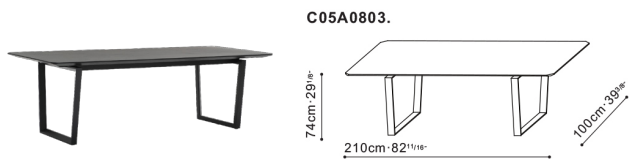

Verge Table

RRP: ~~$2950~~ **NOW $1920**
Available in Grey Oak.