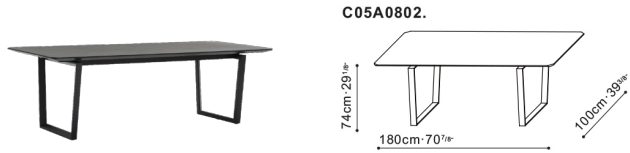

VERGE

Verge Table

RRP: ~~$2400~~ **NOW $1920**
Available in Grey Oak.