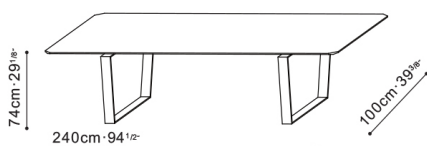

### DIMENSIONS

180cm x 100cm x 74cm

### VERGE

**C05A0801.**

**C05A0802.**

**C05A0803.**

**C05A0804.**

A smooth black walnut top featuring tapered edges and a gleaming finish meet sleek and structured solid wood legs in the Verge table. A spectacularly sleek look with a distinguished character. If out of stock and for non-stock options, please allow for a 16 week lead time.