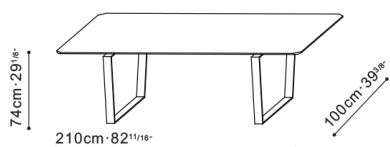

### DIMENSIONS

180cm x 100cm x 74cm

### VERGE

**C05A0801.**

**C05A0802.**

**C05A0803.**

**C05A0804.**

A smooth black walnut top featuring tapered edges and a gleaming finish meet sleek and structured solid wood legs in the Verge table. A spectacularly sleek look with a distinguished character. If out of stock and for non-stock options, please allow for a 16 week lead time.