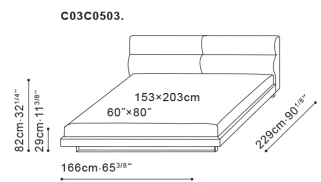

Double Bed

RRP: ~~$3750~~ NOW $3000

Available in Fabric and Leather