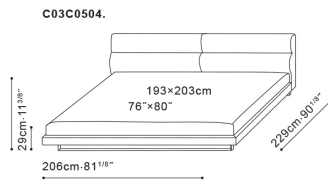

King Bed

RRP: ~~$3950~~ NOW $3160

Available in Fabric and Leather