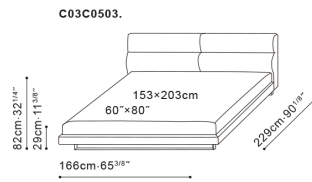

ERA BED

Queen Bed

RRP: ~~$3750~~ NOW $3000

Available in Fabric and Leather