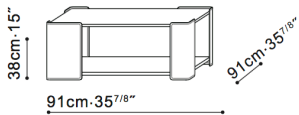

Rubix Coffee Table

C06C0701

ASSEMBLY

Yes

DIMENSIONS

121cm x 121cm x 38cm

WARRANTY

1 year on frame

PRICE

From \$3450 (marble top)

RUBIX

C06C0701.

C06C0702.

The Rubix table blends the opulence of the finest Carrera marble with the cool modernity of grey steel to create a unique piece that is timeless in its elegant simplicity. Inspired by the natural beauty of the marble it encompasses, this design showcases this elemental product stunningly. If out of stock and for non-stock options, please allow for a 16 week lead time.