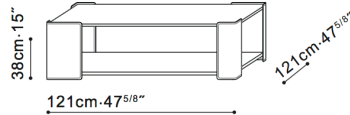

Rubix Coffee Table

C06C0701

ASSEMBLY

Yes

DIMENSIONS

121cm x 121cm x 38cm

WARRANTY

1 year on frame

PRICE

From \$3450 (marble top)

RUBIX

C06C0701.

C06C0702.

The Rubix table blends the opulence of the finest Carrera marble with the cool modernity of grey steel to create a unique piece that is timeless in its elegant simplicity. Inspired by the natural beauty of the marble it encompasses, this design showcases this elemental product stunningly. If out of stock and for non-stock options, please allow for a 16 week lead time.