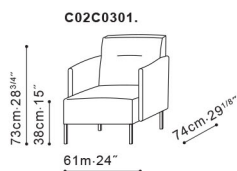

EASE

Available in both leather and fabric, the Ease chair is definitively contemporary. This chair combines the comfortable modernity of a foam base and steel legs. If out of stock and for non-stock options, please allow for a 16 week lead time.