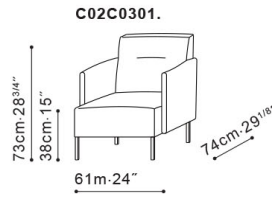

EASE

Ease Lounge Chair

RRP: ~~$1400~~ NOW $1120

Available in Fabric

RRP: ~~$2250~~ NOW $1800

Available in Leather