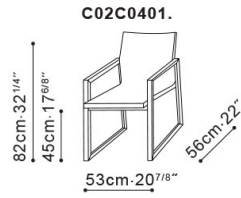

GRID

Grid Dining Chair

RRP: ~~$700~~ — NOW $560

Available in Fabric

RRP: ~~$900~~ — NOW $720

Available in Leather