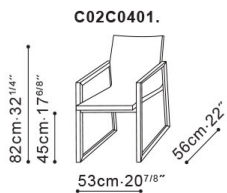

Grid Dining Chair

C02C0401

ASSEMBLY

No

DIMENSIONS

53cm x 56cm x 82cm

WARRANTY

1 year on frame

PRICE

From \$700

GRID

Reminiscent of classic design in form combined with the cutting edge minimalism of contemporary style. The Grid chair is a refined elegance to the dining room. The solid wood frame holds a high-resilient foam seat cushion and back cushion offering supreme comfort. If out of stock and for non-stock options, please allow for a 16 week lead time.