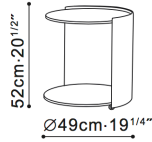

C06B0501.

RRP: ~~$1200~~ NOW $960

Available in Grey Oak and Brown Walnut

RRP: ~~$1500~~ NOW $1200

Available in White Marble and Mystique Brown