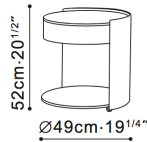

HARMON

Harmon Side Table

C06B0501.

RRP: ~~$1200~~ NOW $960

Available in Grey Oak and Brown Walnut

RRP: ~~$1500~~ NOW $1200

Available in White Marble and Mystique Brown

Harmon Side Table

C06B0502.

RRP: ~~$1500~~ NOW $1200

Available in Grey Oak and Brown Walnut

RRP: ~~$1800~~ NOW $1440

Available in White Marble and Mystique Brown