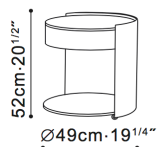

Harmon Side Table

C06B0501

ASSEMBLY

No

DIMENSIONS

49cm x 59cm

WARRANTY

1 year on frame

PRICE

From \$1500 (wooden top)

HARMON

C06B0501.

C06B0502.

Customisable and adaptable, the Harmon side table offers a variety of finishes from high gloss lacquers to stunning Carrera marble, as well as a choice of faux leather surrounds. Why not choose the option with added storage to create a piece which is both eye catching and functional. If out of stock and for non-stock options, please allow for a 16 week lead time.