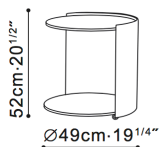

Harmon Side Table

C06B0501

ASSEMBLY

No

DIMENSIONS

49cm x 59cm

WARRANTY

1 year on frame

PRICE

From \$1500 (wooden top)

HARMON

C06B0501.

C06B0502.

Customisable and adaptable, the Harmon side table offers a variety of finishes from high gloss lacquers to stunning Carrera marble, as well as a choice of faux leather surrounds. Why not choose the option with added storage to create a piece which is both eye catching and functional. If out of stock and for non-stock options, please allow for a 16 week lead time.