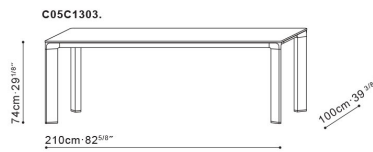

Joint Table

RRP: ~~$3400~~ NOW $2720
Available in Grey Oak.