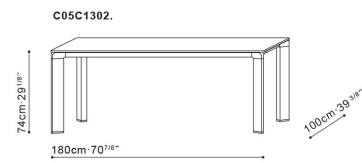

Joint Table

RRP: ~~$3150~~ NOW $2520
Available in Grey Oak.