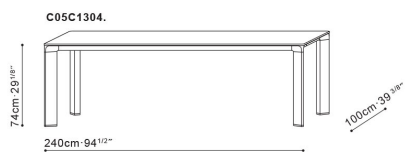

Joint Table

RRP: ~~$3650~~ NOW $2920
Available in Grey Oak.