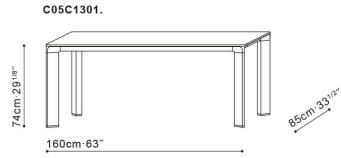

JOINT

Joint Table

RRP: ~~$2850~~ NOW $2280
Available in Grey Oak.