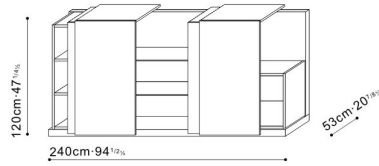

VILLA

Storage Unit

C04A1804.

RRP: ~~$17,200~~ NOW $13,760
Available in Camel Lacquer.