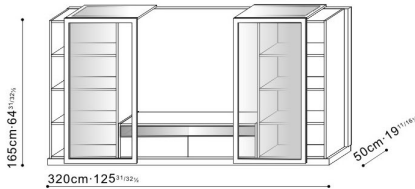

C04A1803.

RRP: ~~$17,100~~ NOW $13,680
Available in Camel Lacquer.